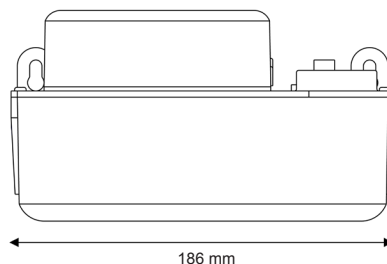

SUNNY FLOWWATCH® CLIM

SICCOM

Mini tank pump (solenoid) for the condensate removal of air conditioners
up to 10kW / 36000BTU.

Ref: DE05RCC060

Hose diameter
Discharge : 6/9 mm - not supplied

SPECIFICATIONS

Flowrate max	15 l/h
Discharge head	10 m
Electrical power	19W
Voltage	220-240V 50/60Hz
Alarm	NO-NC
Noise level*	
Protection rating	IPX4
Thermal protection	Yes
Operating cycle**	100%
Power / alarm cable	1.5 m / 1.3 m
Dimensions	186 x 110 x 100 mm

FLOWRATE

CONTENTS

Pump - Inlet tube - Screws and rawplugs