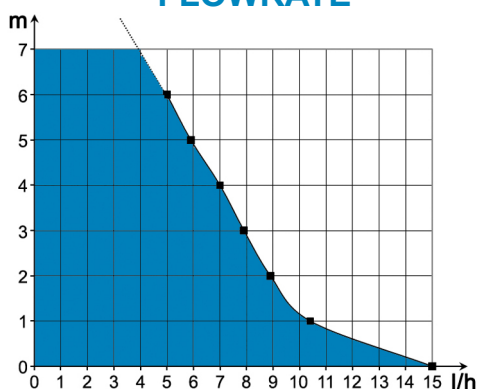

Mounting brackets

Thanks to its mounting brackets (and screws and rawplugs supplied), pump can be easily fixed to the wall.

Inlet adapter included

This adapter allows condensate to enter the pump via tubes of different diameters.

FLOWRATE

CONTENTS

Pump - Inlet tube - Screws and rawplugs