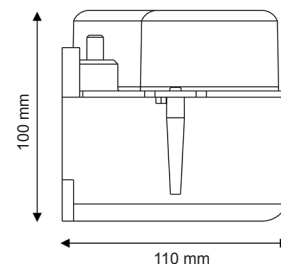

SUNNY FLOWWATCH® CLIM

SICCOM

Mini tank pump (solenoid) for the condensate removal of air conditioners
up to 10kW / 36000BTU.

Ref: DE05RCC060

Hose diameter
Discharge : 6/9 mm - not supplied

SPECIFICATIONS

Flowrate max	15 l/h
Discharge head	10 m
Electrical power	19W
Voltage	220-240V 50/60Hz
Alarm	NO-NC
Noise level*	
Protection rating	IPX4
Thermal protection	Yes
Operating cycle**	100%
Power / alarm cable	1.5 m / 1.3 m
Dimensions	186 x 110 x 100 mm

FLOWRATE

CONTENTS

Pump - Inlet tube - Screws and rawplugs