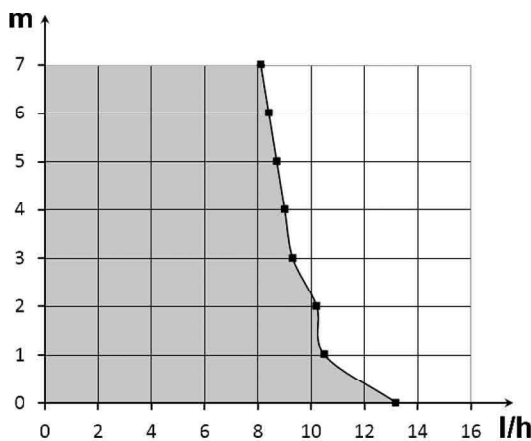

Flowrate

Pack contents

Pump - Screws and rawplugs